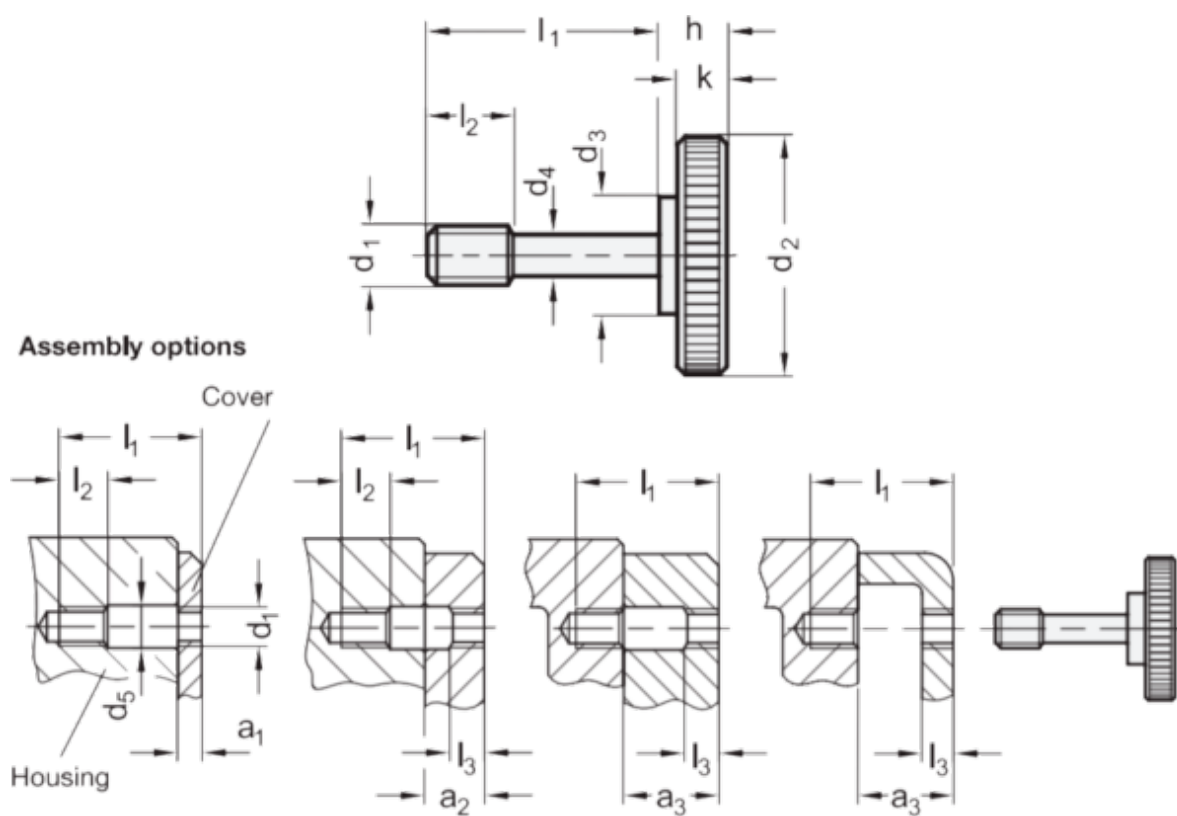

Article number: 206532M417ST
Description: E+G knurled screw
GN 653.2-M4-17-ST

Measures

$d_1 = M4$
 $d_2 = 16$
 $d_3 = 8$
 $d_4 = 3.2$
 $h = 5.5$
 $k = 3.5$
 $l_1 = 17$